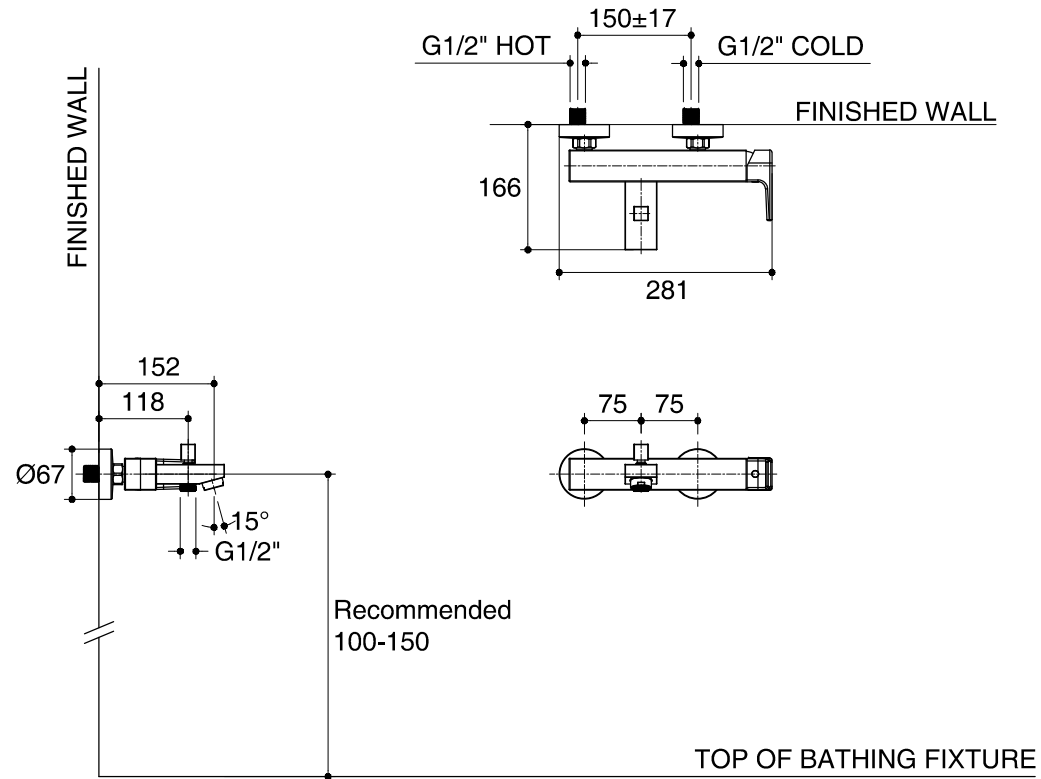

Dimensions are approximate.
Unit: mm

SKU	K-98087X-4-CP
Name	POSH
Description	EXPOSED WALL-MOUNT BATH SHOWER MIXER

ENGLEFIELD

*The recommended dimension for installation can be adjusted according to user preferences and layout.