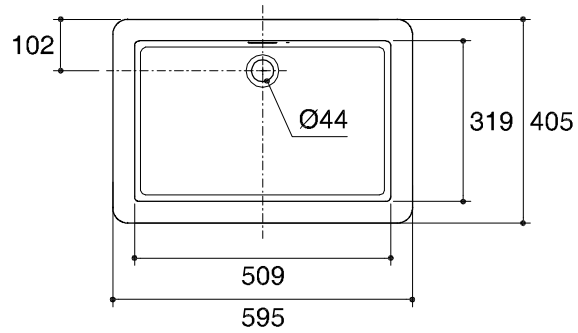

Dimensions are approximate.

Unit: mm.

SKU	K-17559X-WK
Name	SINK
Description	SINK
KARAT	

* The recommended dimension for installation can be adjusted according to user preferences and layout.