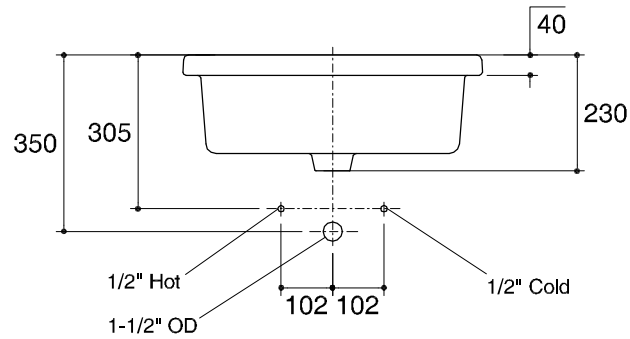

Dimensions are approximate.

Unit: mm.

SKU	K-17559X-WK
Name	SINK
Description	SINK
KARAT	

* The recommended dimension for installation can be adjusted according to user preferences and layout.