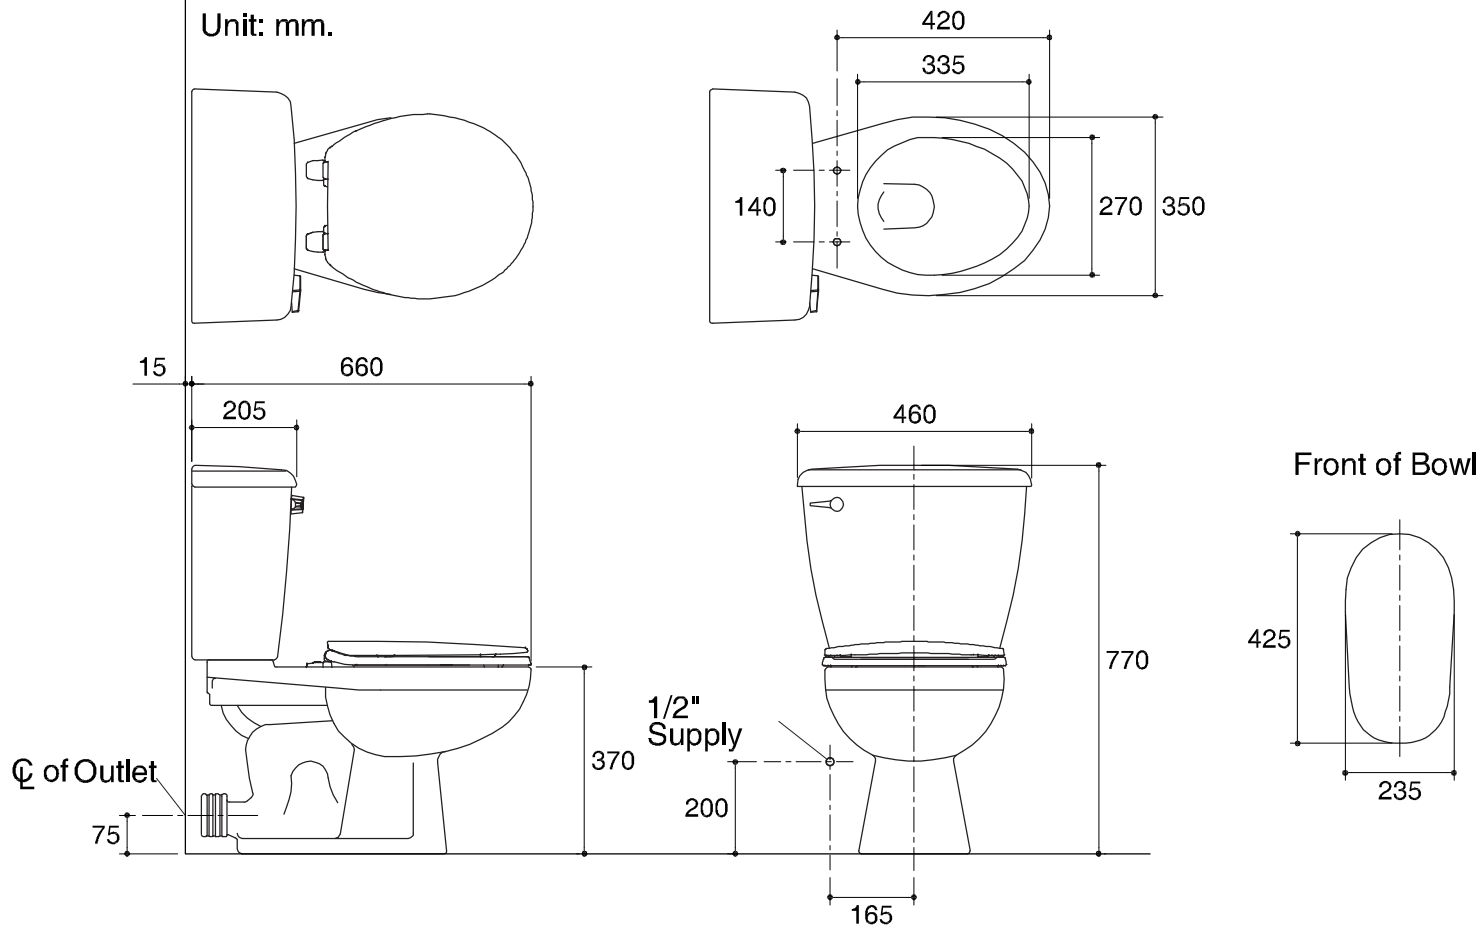

Dimensions are approximate.

Unit: mm.

SKU	K-12226X-WK
Name	SIPHON SAVE 75
Description	2PC TOILET

KARAT

* The recommended dimension for installation can be adjusted according to user preferences and layout.