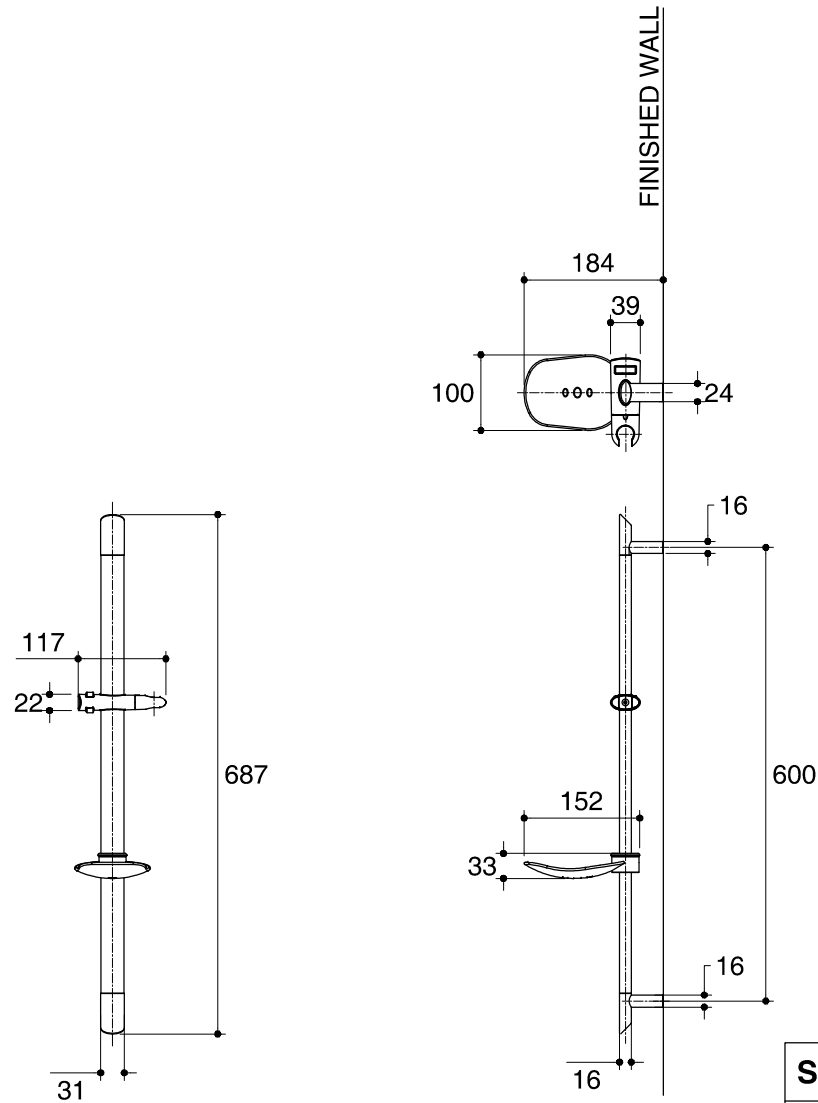

Dimensions are approximate.
Unit: mm

| | |
|--------------------|-----------------------|
| SKU | K-45360X-CP |
| Name | - |
| Description | OVAL SLIDE BAR |

ENGLEFIELD

*The recommended dimension for installation can be adjusted according to user preferences and layout.