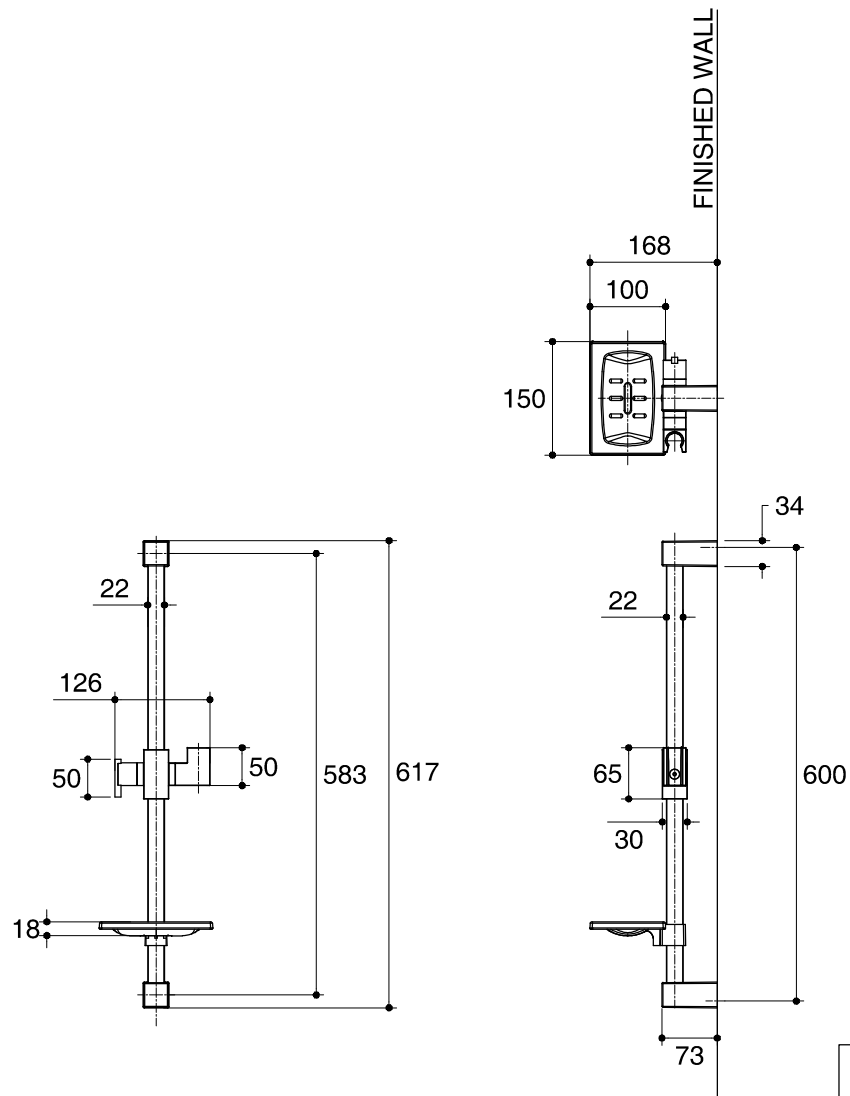

Dimensions are approximate.
Unit: mm

SKU	K-45361X-CP
Name	-
Description	SQUARE SLIDE BAR

*The recommended dimension for installation can be adjusted according to user preferences and layout.

ENGLEFIELD