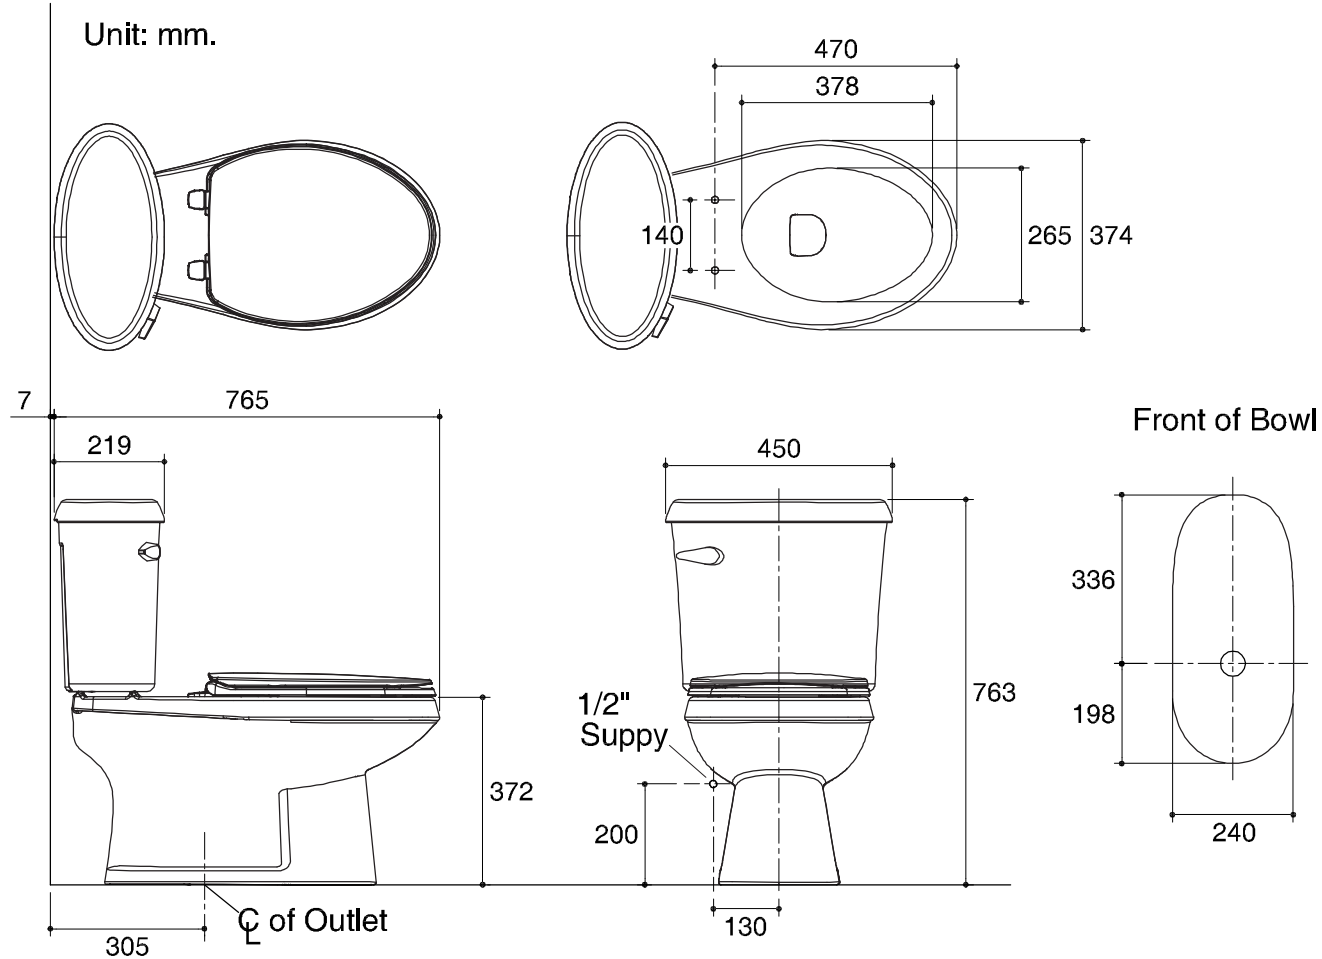

Dimensions are approximate.

Unit: mm.

SKU	K-98121X-WK
Name	SPARROW
Description	2PC TOILET

KARAT

* The recommended dimension for installation can be adjusted according to user preferences and layout.