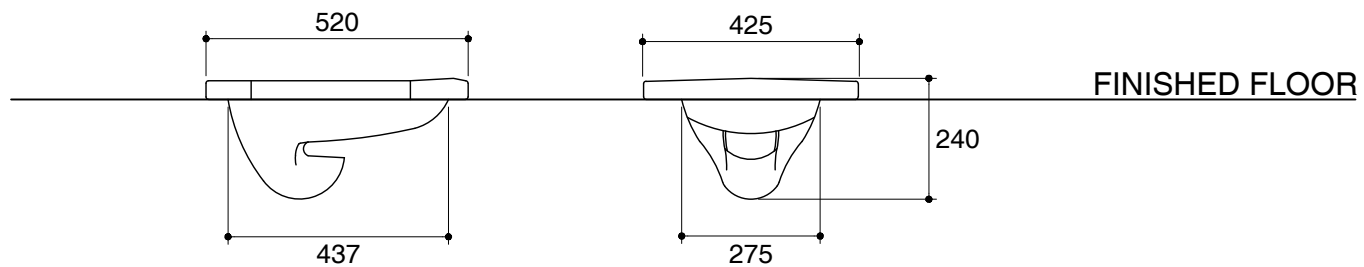

Dimensions are approximate.  
Unit: mm.

SKU	K-17380X-WK
Name	SQUAT
Description	SQUAT

**KARAT**

\* The recommended dimension for installation can be adjusted according to user preferences and layout.