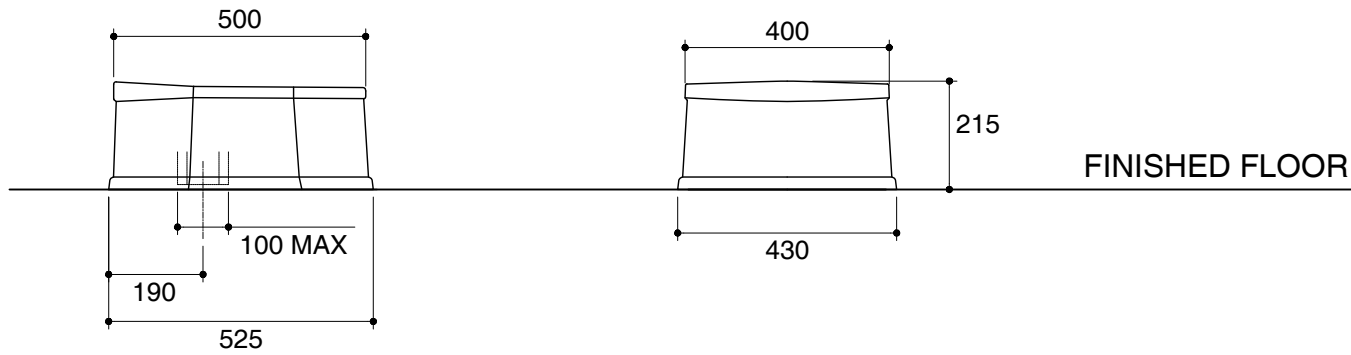

Dimensions are approximate.
Unit: mm.

| | |
|-------------|-------------|
| SKU | K-17918X-WK |
| Name | SQUAT |
| Description | SQUAT |

KARAT

* The recommended dimension for installation can be adjusted according to user preferences and layout.