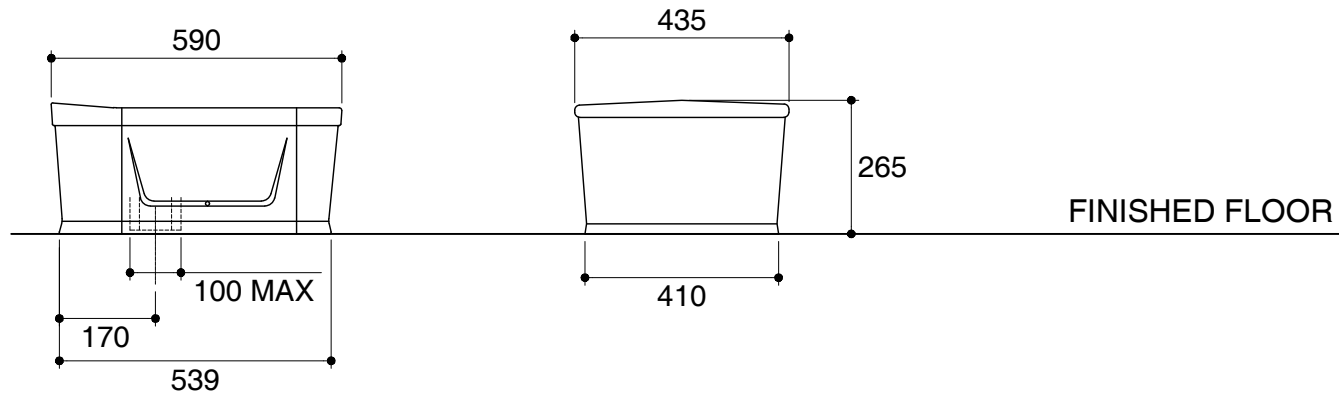

Dimensions are approximate.  
Unit: mm.

SKU	K-17919X-WK
Name	SQUAT
Description	SQUAT

**KARAT**

\* The recommended dimension for installation can be adjusted according to user preferences and layout.