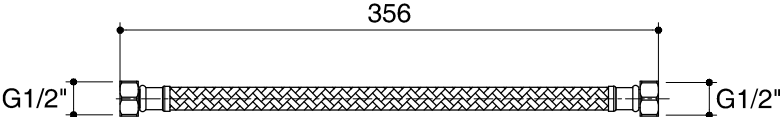

Dimensions are approximate.

Unit: mm

|                    |                        |
|--------------------|------------------------|
| <b>SKU</b>         | <b>K-1148938</b>       |
| <b>Name</b>        | -                      |
| <b>Description</b> | <b>SUPPLY HOSE 14"</b> |

\*The recommended dimension for installation can be adjusted according to user preferences and layout.

**ENGLEFIELD**