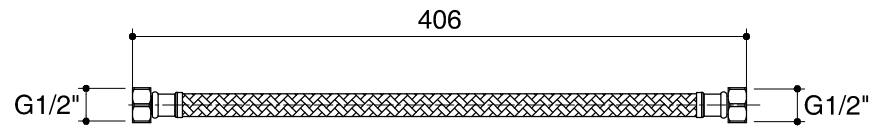

Dimensions are approximate.

Unit: mm

SKU	K-1148939
Name	-
Description	SUPPLY HOSE 16"

ENGLEFIELD

*The recommended dimension for installation can be adjusted according to user preferences and layout.