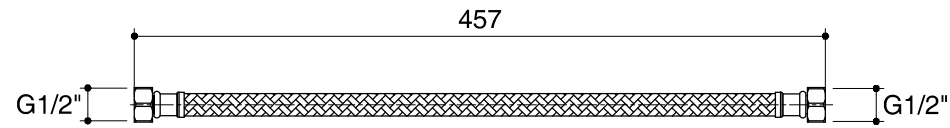

Dimensions are approximate.

Unit: mm

SKU	K-1148940
Name	-
Description	SUPPLY HOSE 18"

ENGLEFIELD

*The recommended dimension for installation can be adjusted according to user preferences and layout.