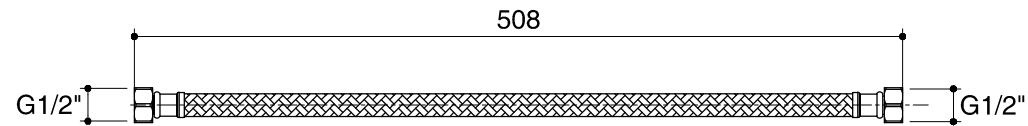

Dimensions are approximate.

Unit: mm

SKU	K-1148941
Name	-
Description	SUPPLY HOSE 20"

ENGLEFIELD

*The recommended dimension for installation can be adjusted according to user preferences and layout.