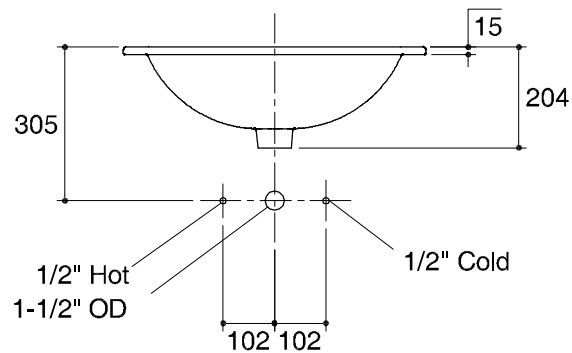

Dimensions are approximate.

Unit: mm.

SKU	K-10993X-1-WK
Name	TOM TOM
Description	SELF RIMMING LAVATORY

KARAT

* The recommended dimension for installation can be adjusted according to user preferences and layout.