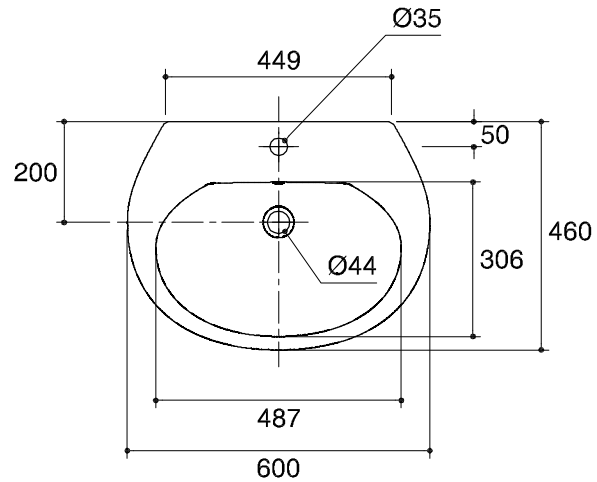

Dimensions are approximate.

Unit: mm.

SKU	K-10993X-1-WK
Name	TOM TOM
Description	SELF RIMMING LAVATORY

KARAT

* The recommended dimension for installation can be adjusted according to user preferences and layout.