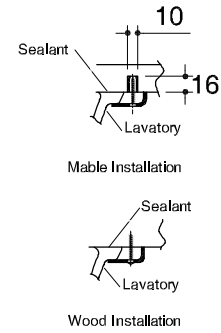

Dimensions are approximate.

Unit: mm.

SKU	K-11019X-WK
Name	TOM TOM
Description	UNDER COUNTER LAVATORY

KARAT

* The recommended dimension for installation can be adjusted according to user preferences and layout.