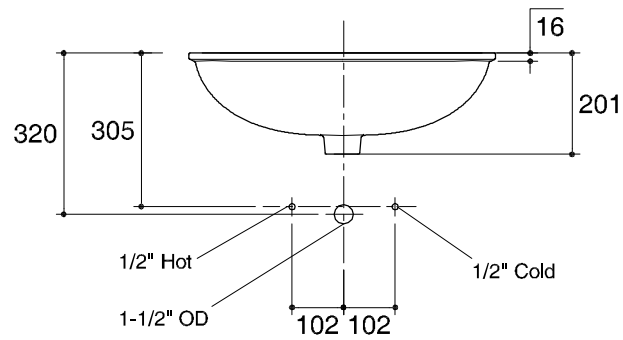

Dimensions are approximate.

Unit: mm.

SKU	K-11019X-WK
Name	TOM TOM
Description	UNDER COUNTER LAVATORY

KARAT

* The recommended dimension for installation can be adjusted according to user preferences and layout.