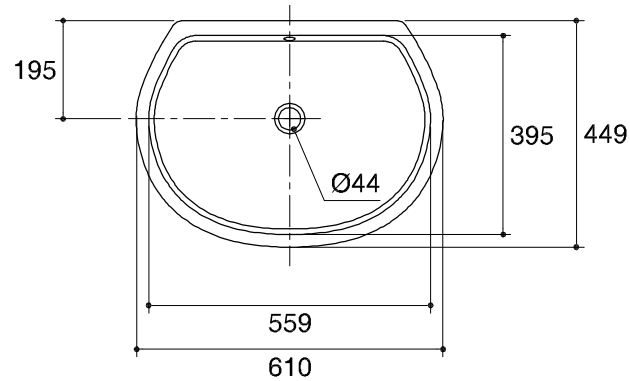

Dimensions are approximate.

Unit: mm.

SKU	K-11019X-WK
Name	TOM TOM
Description	UNDER COUNTER LAVATORY

KARAT

* The recommended dimension for installation can be adjusted according to user preferences and layout.