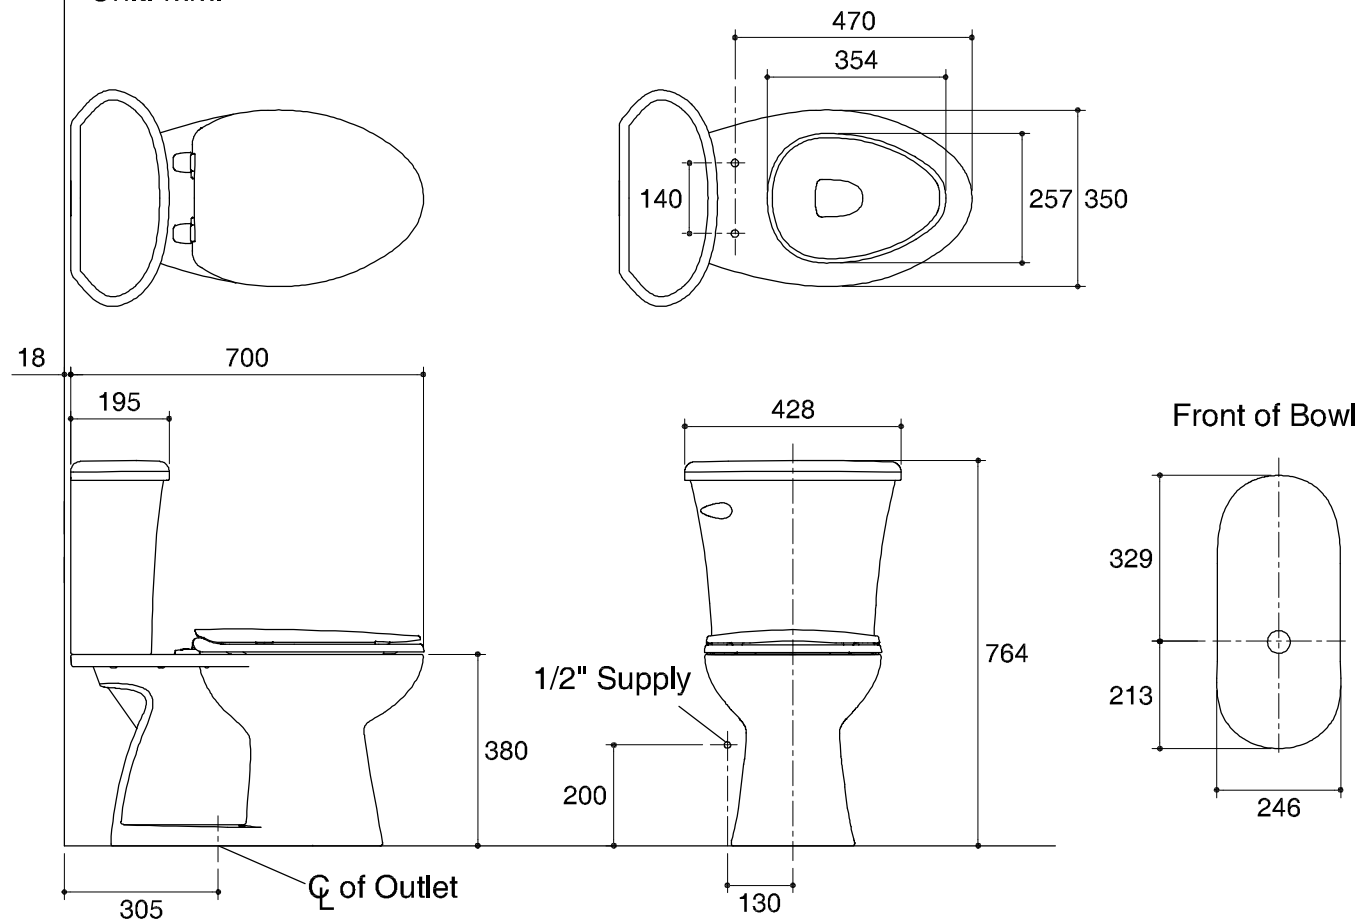

Dimensions are approximate.

Unit: mm.

SKU	K-12387X-S-WK
Name	TOMTOMM
Description	2PC TOILET

KARAT

* The recommended dimension for installation can be adjusted according to user preferences and layout.