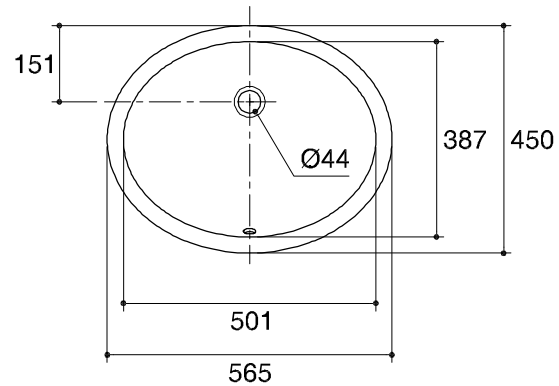

Dimensions are approximate.

Unit: mm.

|             |                        |
|-------------|------------------------|
| SKU         | K-18808X-WK            |
| Name        | TOURMARINE             |
| Description | UNDER COUNTER LAVATORY |

**KARAT**

\* The recommended dimension for installation can be adjusted according to user preferences and layout.