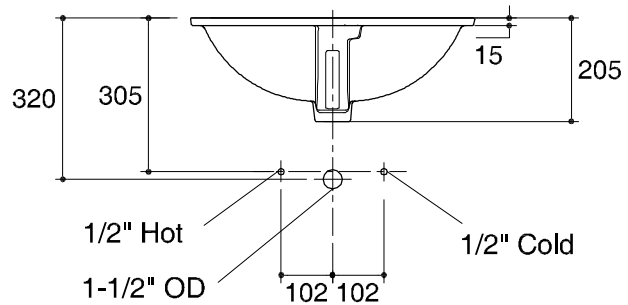

Dimensions are approximate.

Unit: mm.

|             |                        |
|-------------|------------------------|
| SKU         | K-18808X-WK            |
| Name        | TOURMARINE             |
| Description | UNDER COUNTER LAVATORY |

**KARAT**

\* The recommended dimension for installation can be adjusted according to user preferences and layout.