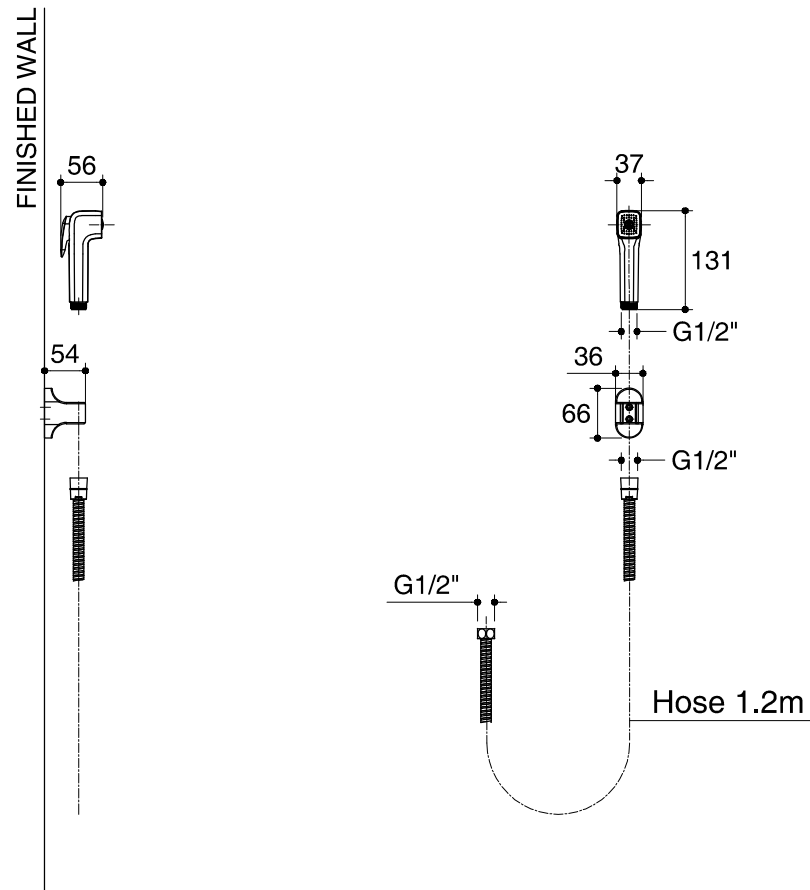

Dimensions are approximate.
Unit: mm

SKU	K-72688X-WK
Name	TOZZO
Description	HANDSPRAY
ENGLEFIELD	

*The recommended dimension for installation can be adjusted according to user preferences and layout.