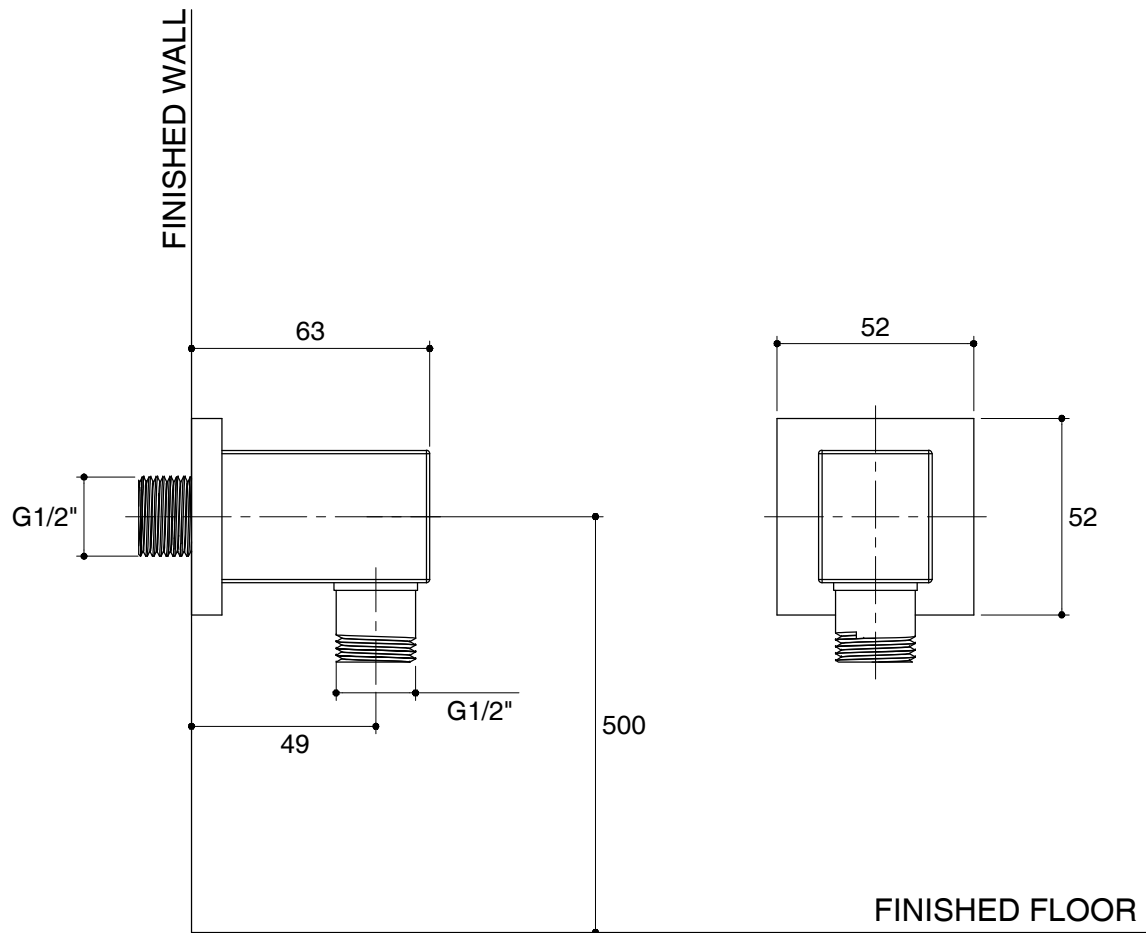

Dimensions are approximate.

Unit: mm

SKU	K-99089X-CP
Name	TOZZO
Description	SUPPLY ELBOW

ENGLEFIELD

*The recommended dimension for installation can be adjusted according to user preferences and layout.