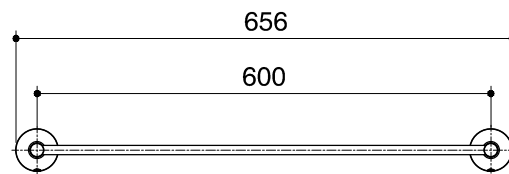

Dimensions are approximate.

Unit: mm

SKU	K-13280X-CP
Name	TULIP
Description	TOWEL BAR 60 CM.
ENGLEFIELD	

*The recommended dimension for installation can be adjusted according to user preferences and layout.