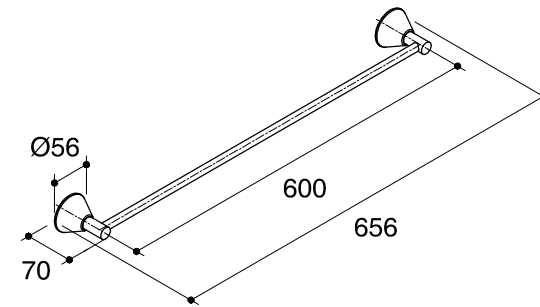

Dimensions are approximate.

Unit: mm

SKU	K-13280X-CP
Name	TULIP
Description	TOWEL BAR 60 CM.
ENGLEFIELD	

*The recommended dimension for installation can be adjusted according to user preferences and layout.