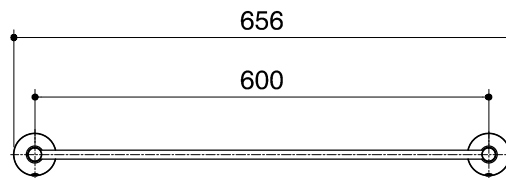

Dimensions are approximate.
Unit: mm

| | |
|-------------------|-------------------------|
| SKU | K-13281X-CP |
| Name | TULIP |
| Description | DOUBLE TOWEL BAR 60 CM. |
| ENGLEFIELD | |

*The recommended dimension for installation can be adjusted according to user preferences and layout.