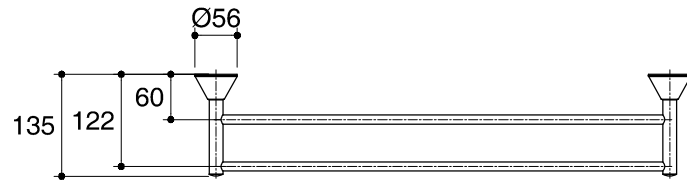

Dimensions are approximate.
Unit: mm

| | |
|-------------------|-------------------------|
| SKU | K-13281X-CP |
| Name | TULIP |
| Description | DOUBLE TOWEL BAR 60 CM. |
| ENGLEFIELD | |

*The recommended dimension for installation can be adjusted according to user preferences and layout.