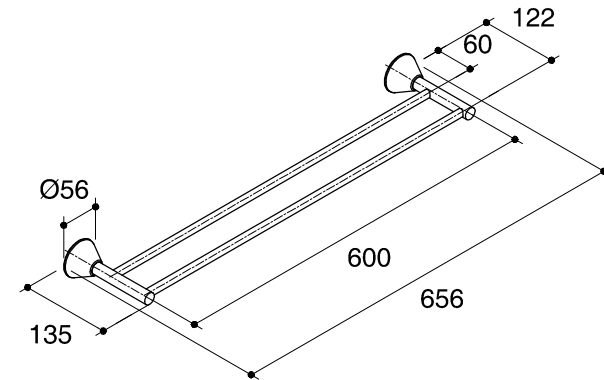

Dimensions are approximate.
Unit: mm

| | |
|-------------------|-------------------------|
| SKU | K-13281X-CP |
| Name | TULIP |
| Description | DOUBLE TOWEL BAR 60 CM. |
| ENGLEFIELD | |

*The recommended dimension for installation can be adjusted according to user preferences and layout.