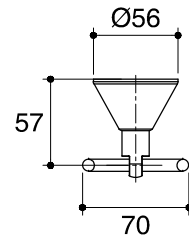

Dimensions are approximate.

Unit: mm

<b>SKU</b>	<b>K-13282X-CP</b>
<b>Name</b>	<b>TULIP</b>
<b>Description</b>	<b>DOUBLE ROPE HOOK</b>
<b>ENGLEFIELD</b>	

\*The recommended dimension for installation can be adjusted according to user preferences and layout.