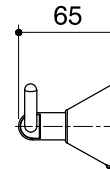

Dimensions are approximate.

Unit: mm

<b>SKU</b>	<b>K-13282X-CP</b>
<b>Name</b>	<b>TULIP</b>
<b>Description</b>	<b>DOUBLE ROPE HOOK</b>
<b>ENGLEFIELD</b>	

\*The recommended dimension for installation can be adjusted according to user preferences and layout.