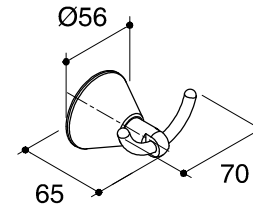

Dimensions are approximate.

Unit: mm

<b>SKU</b>	<b>K-13282X-CP</b>
<b>Name</b>	<b>TULIP</b>
<b>Description</b>	<b>DOUBLE ROPE HOOK</b>
<b>ENGLEFIELD</b>	

\*The recommended dimension for installation can be adjusted according to user preferences and layout.