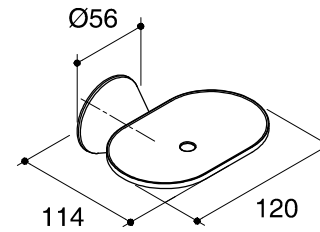

Dimensions are approximate.

Unit: mm

SKU	K-13284X-CP
Name	TULIP
Description	SOAP HOLDER

\*The recommended dimension for installation can be adjusted according to user preferences and layout.

ENGLEFIELD