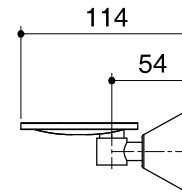

Dimensions are approximate.

Unit: mm

SKU	K-13284X-CP
Name	TULIP
Description	SOAP HOLDER

\*The recommended dimension for installation can be adjusted according to user preferences and layout.

ENGLEFIELD