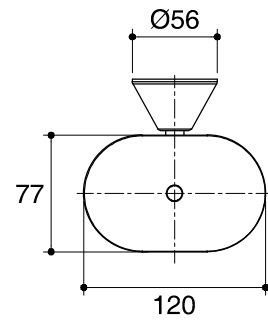

Dimensions are approximate.

Unit: mm

SKU	K-13284X-CP
Name	TULIP
Description	SOAP HOLDER

\*The recommended dimension for installation can be adjusted according to user preferences and layout.

ENGLEFIELD