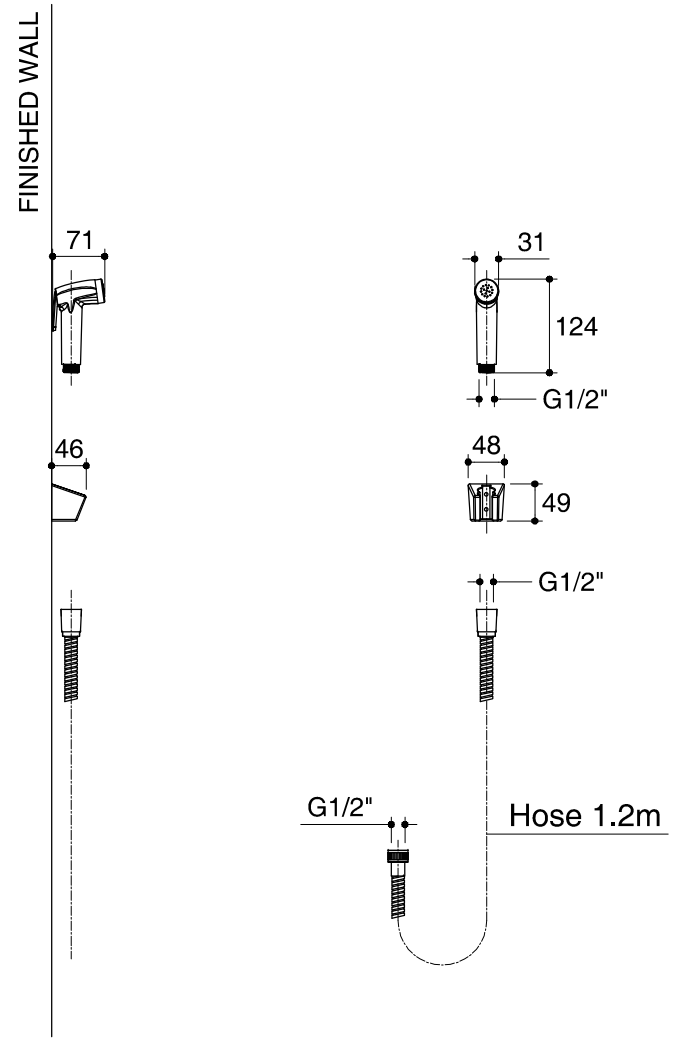

Dimensions are approximate.
Unit: mm

SKU	K-76252X-CP
Name	ZIGMA
Description	HANDSPRAY WITH HOSE & BRACKET

ENGLEFIELD

*The recommended dimension for installation can be adjusted according to user preferences and layout.