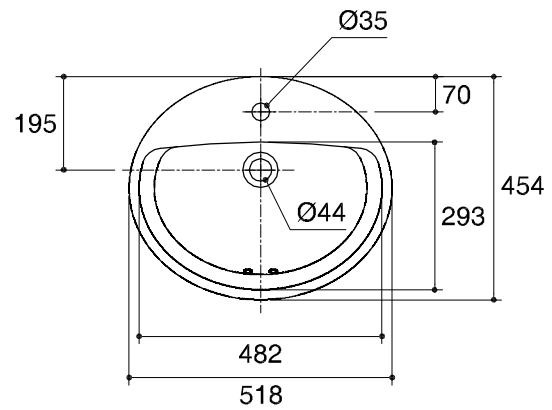

Dimensions are approximate.

Unit: mm.

SKU	K-1129X-1-WK
Name	ZIRCON
Description	SELF RIMMING LAVATORY

KARAT

* The recommended dimension for installation can be adjusted according to user preferences and layout.