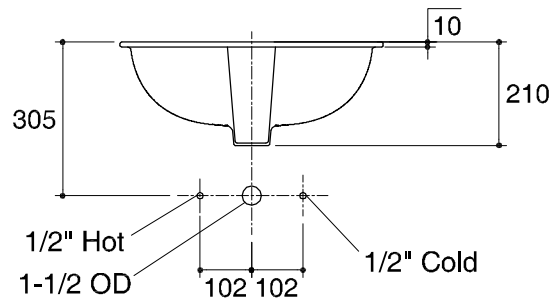

Dimensions are approximate.

Unit: mm.

SKU	K-1129X-1-WK
Name	ZIRCON
Description	SELF RIMMING LAVATORY

KARAT

* The recommended dimension for installation can be adjusted according to user preferences and layout.