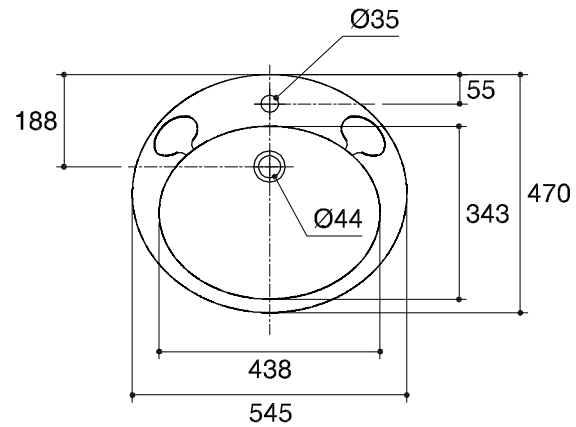

Dimensions are approximate.

Unit: mm.

SKU	K-18806X-1-WK
Name	CAT's EYE
Description	SELF RIMMING LAVATORY

KARAT

* The recommended dimension for installation can be adjusted according to user preferences and layout.