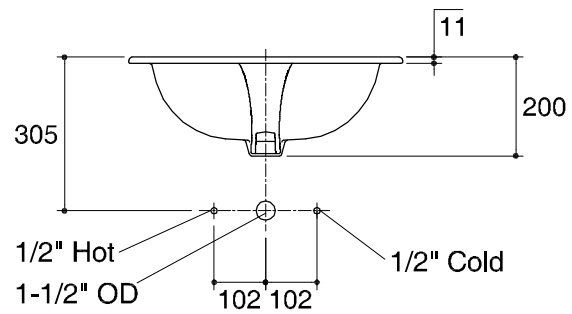

Dimensions are approximate.

Unit: mm.

SKU	K-18806X-1-WK
Name	CAT's EYE
Description	SELF RIMMING LAVATORY

KARAT

* The recommended dimension for installation can be adjusted according to user preferences and layout.